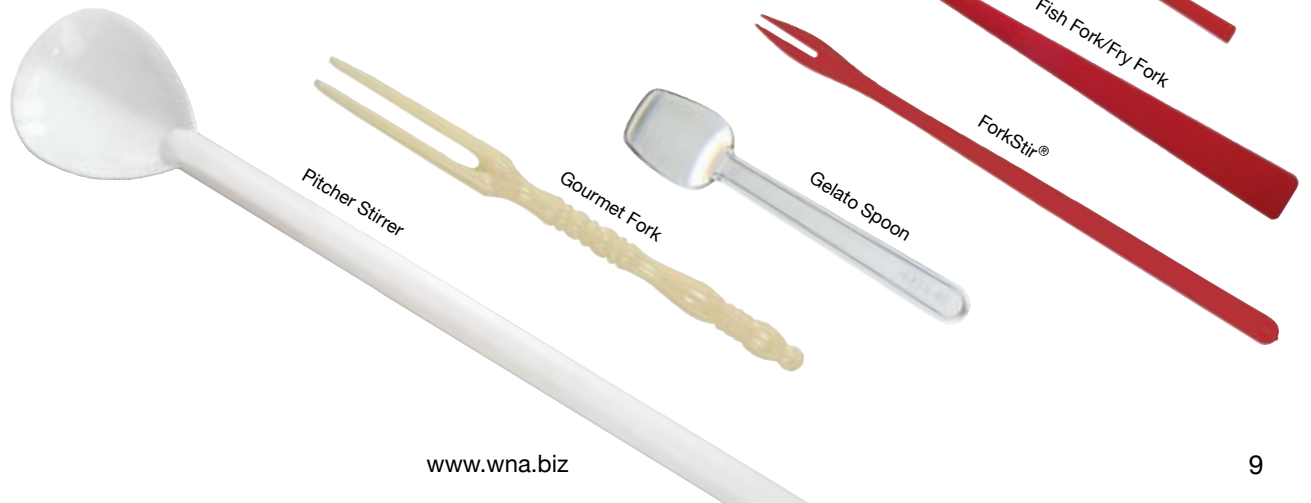

Specialty Utensils

Select from a variety of specialty utensils such as our Café Spoon for indulgent desserts or our ever popular Fish/Fry Fork for quick-serve and fast casual fare. Many items are printable.

ITEM #	DESCRIPTION	COLOR	CASE PACK	CASE WEIGHT	CASE CUBE
• SPCUCFBK6	6" Café Spoon	Black	5/500	17.1	1.80
• SPCSBK9CT1000	9" Chopsticks	Black	1/1000	17.5	1.21
• SPCSRE9CT1000	9" Chopsticks	Red	1/1000	17.5	1.21
SPCUFKRE375	3.75" Cocktail Fork	Red	1/2000	3.3	0.15
• SPFFFB6	5.5" Fish Fork/Fry Fork	Blue	1/1000	4.9	0.24
• SPFFFRE6	5.5" Fish Fork/Fry Fork	Red	1/1000	4.9	0.24 ✓
• SPFFFWH6	5.5" Fish Fork/Fry Fork	White	1/1000	4.9	0.24
• SPSTFSRE6	6" ForkStir® (Shellfish/Cocktail Fork)	Red	5/500	12.0	0.99
SPCUGESPCRY375	3.75" Gelato Spoon	Crystal	5/500	9.3	0.99
SPCUGESPCRY6	6" Gelato Spoon	Crystal	5/500	30.5	0.92
SPCUGOFKKBK375	3.75" Gourmet Fork	Black	5/500	7.0	0.54
SPCUGOFKIV375	3.75" Gourmet Fork	Ivory	5/500	7.0	0.54
SPCUGOFKKBK425	4.25" Gourmet Fork	Black	5/500	11.8	0.71
SPCUGOFKIV425	4.25" Gourmet Fork	Ivory	5/500	11.8	0.71 ✓
SPSTPTWH13	13" Pitcher Stirrer	White	1/100	4.0	0.37

• = Available in Custom Print

✓ = Stocked