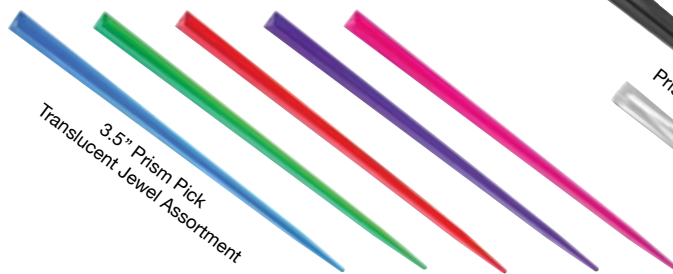

• = Available in Custom Print

✓ = Stocked

Products are listed in the standard colors offered. If a special color is desired from the **AVAILABLE PLASTIC COLORS** listed on Page 2, speak to your Sales representative for order minimums.