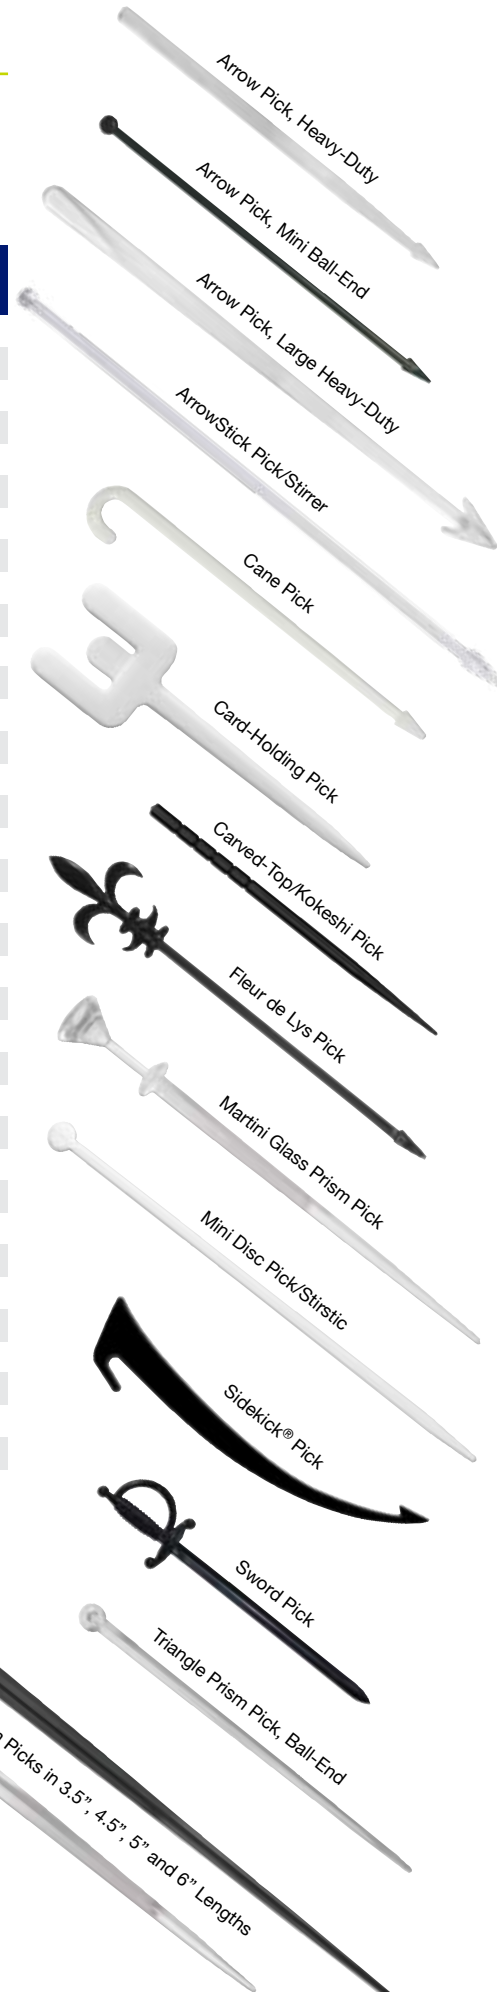

• = Available in Custom Print

✓ = Stocked

Products are listed in the standard colors offered. If a special color is desired from the **AVAILABLE PLASTIC COLORS** listed on Page 2, speak to your Sales representative for order minimums.